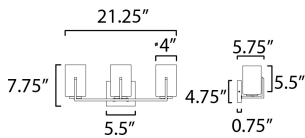

MEASUREMENTS

DIMENSION : 21.25" W x 7.75" H x 5.75" Ext
 BACK PLATE : 5.5" W x 4.75" H x 5.5" HCO
 HANGING WEIGHT : 4.48 lb

LAMPING

INPUT VOLTAGE : 120V
 BULB : 3 x 60W Incandescent E26 Medium , 180W Total
 BULB INCLUDED : (Not Included)
 LIGHTING_DIRECTION : Up/Down